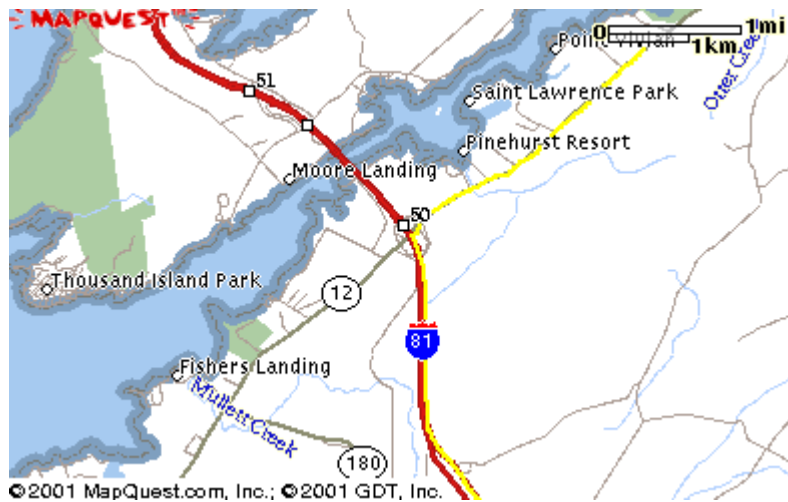

**To Akwesasne from the Syracuse Airport:
Syracuse Hancock International Airport (SYR)
Syracuse, NY**

Get on Interstate 81 North to Alexandria Bay, Route 12, Exit 50.
Follow Route 12 North (right) along St. Lawrence River and Thousand Islands.

This route will merge with State Route 37 around Morristown.
Follow State Route 37 North to Akwesasne.